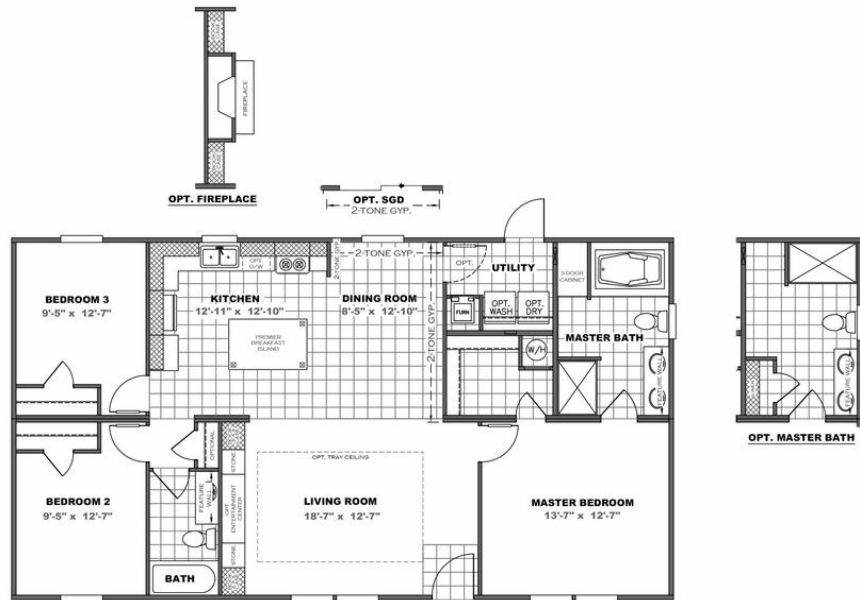

Yadkin Model number: 34PRE28483BH18

3 beds • 2 baths • 1344 sq.ft. • 28' width • 48' depth

Our home building facilities invest in continuous product and process improvements. Plans, dimensions, features, materials, specifications and availability are subject to change without notice or obligation. Renderings and floor plans are representative likenesses of our homes and may differ from the actual homes. We invite you to tour a Home Center near you and inspect the highest value in quality housing available or call (336) 667-9364 to speak with a Home Consultant. Copyright 2017, CMH. All rights reserved.