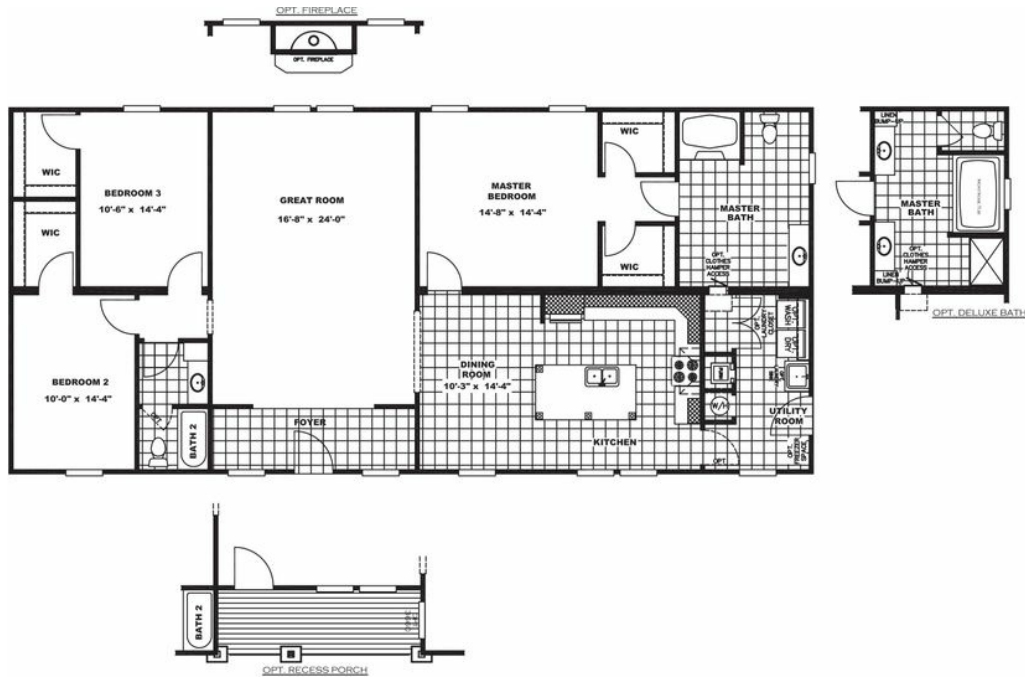

Ashe Model number: 25CMB32663CH18

3 beds • 2 baths • 2112 sq.ft. • 32' width • 66' depth

Our home building facilities invest in continuous product and process improvements. Plans, dimensions, features, materials, specifications and availability are subject to change without notice or obligation. Renderings and floor plans are representative likenesses of our homes and may differ from the actual homes. We invite you to tour a Home Center near you and inspect the highest value in quality housing available or call (336) 667-9364 to speak with a Home Consultant. Copyright 2017, CMH. All rights reserved.

(336) 667-9364

Ashe Model number: 25CMB32663CH18

3 beds • 2 baths • 2112 sq.ft. • 32' width • 66' depth

Our home building facilities invest in continuous product and process improvements. Plans, dimensions, features, materials, specifications and availability are subject to change without notice or obligation. Renderings and floor plans are representative likenesses of our homes and may differ from the actual homes. We invite you to tour a Home Center near you and inspect the highest value in quality housing available or call (336) 667-9364 to speak with a Home Consultant. Copyright 2017, CMH. All rights reserved.