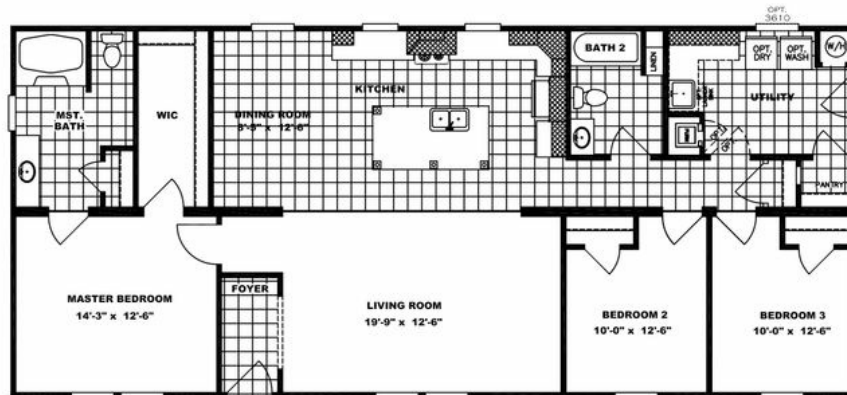

CHEYENNE

CHEYENNE Model number: 25CMB28603LH18S

3 beds • 2 baths • 1680 sq.ft. • 28' width • 60' depth

Our home building facilities invest in continuous product and process improvements. Plans, dimensions, features, materials, specifications and availability are subject to change without notice or obligation. Renderings and floor plans are representative likenesses of our homes and may differ from the actual homes. We invite you to tour a Home Center near you and inspect the highest value in quality housing available or call (336) 667-9364 to speak with a Home Consultant. Copyright 2017, CMH. All rights reserved.

GLAMOUR BATH OPT

TILE SHOWER OPT

CHEYENNE Model number: 25CMB28603LH18S

3 beds • 2 baths • 1680 sq.ft. • 28' width • 60' depth

Our home building facilities invest in continuous product and process improvements. Plans, dimensions, features, materials, specifications and availability are subject to change without notice or obligation. Renderings and floor plans are representative likenesses of our homes and may differ from the actual homes. We invite you to tour a Home Center near you and inspect the highest value in quality housing available or call (336) 667-9364 to speak with a Home Consultant. Copyright 2017, CMH. All rights reserved.