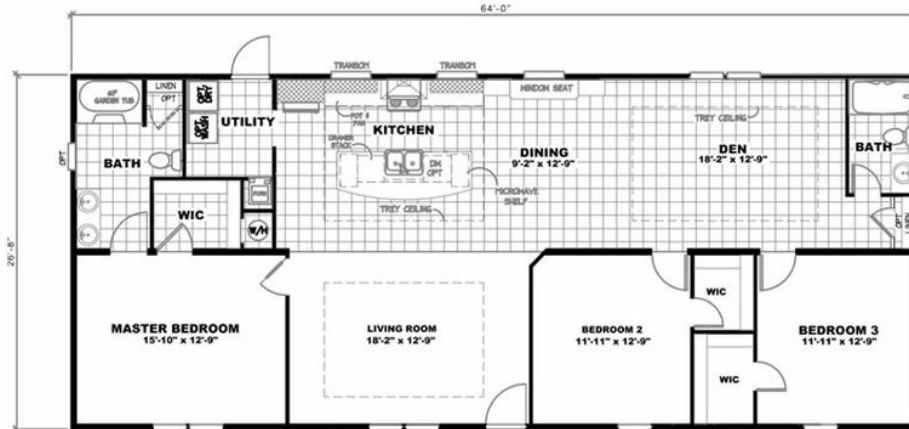

Wilkes Model number: 58SCS28643AH18

3 beds • 2 baths • 1792 sq.ft. • 28' width • 64' depth

Our home building facilities invest in continuous product and process improvements. Plans, dimensions, features, materials, specifications and availability are subject to change without notice or obligation. Renderings and floor plans are representative likenesses of our homes and may differ from the actual homes. We invite you to tour a Home Center near you and inspect the highest value in quality housing available or call (336) 667-9364 to speak with a Home Consultant. Copyright 2017, CMH. All rights reserved.

(336) 667-9364

Wilkes Model number: 58SCS28643AH18

3 beds • 2 baths • 1792 sq.ft. • 28' width • 64' depth

Our home building facilities invest in continuous product and process improvements. Plans, dimensions, features, materials, specifications and availability are subject to change without notice or obligation. Renderings and floor plans are representative likenesses of our homes and may differ from the actual homes. We invite you to tour a Home Center near you and inspect the highest value in quality housing available or call (336) 667-9364 to speak with a Home Consultant. Copyright 2017, CMH. All rights reserved.